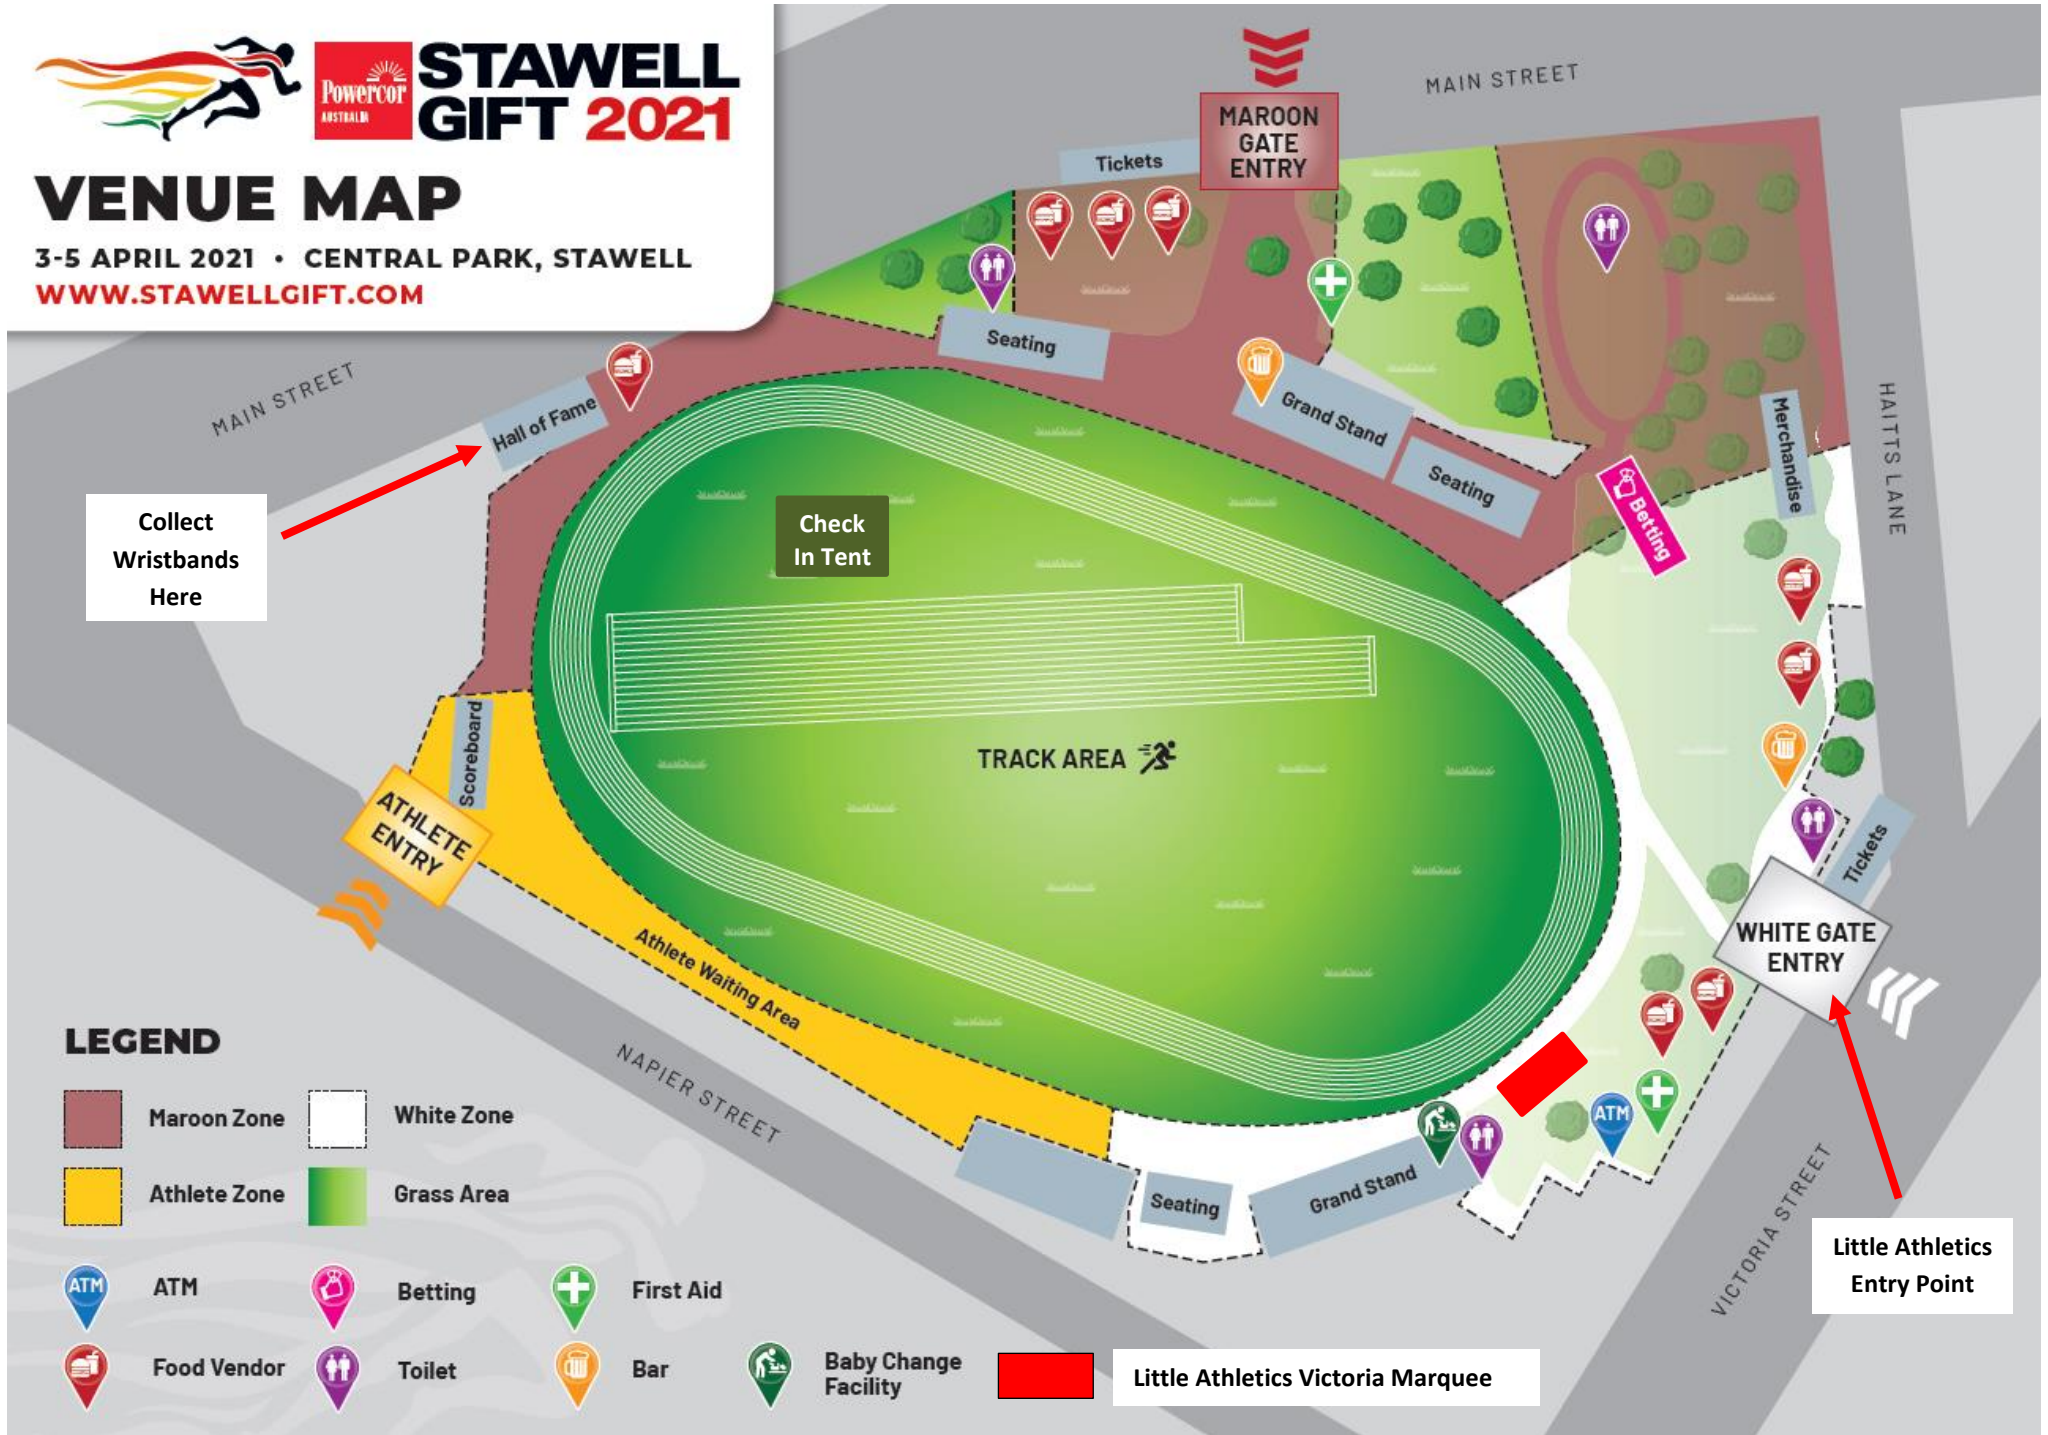

STAWELL GIFT 2021

VENUE MAP

3-5 APRIL 2021 • CENTRAL PARK, STAWELL

WWW.STAWELLGIFT.COM

Collect Wristbands Here

Little Athletics Entry Point

LEGEND

- Maroon Zone
- White Zone
- Athlete Zone
- Grass Area
- ATM
- Food Vendor
- Betting
- Toilet
- First Aid
- Bar
- Baby Change Facility
- Little Athletics Victoria Marquee